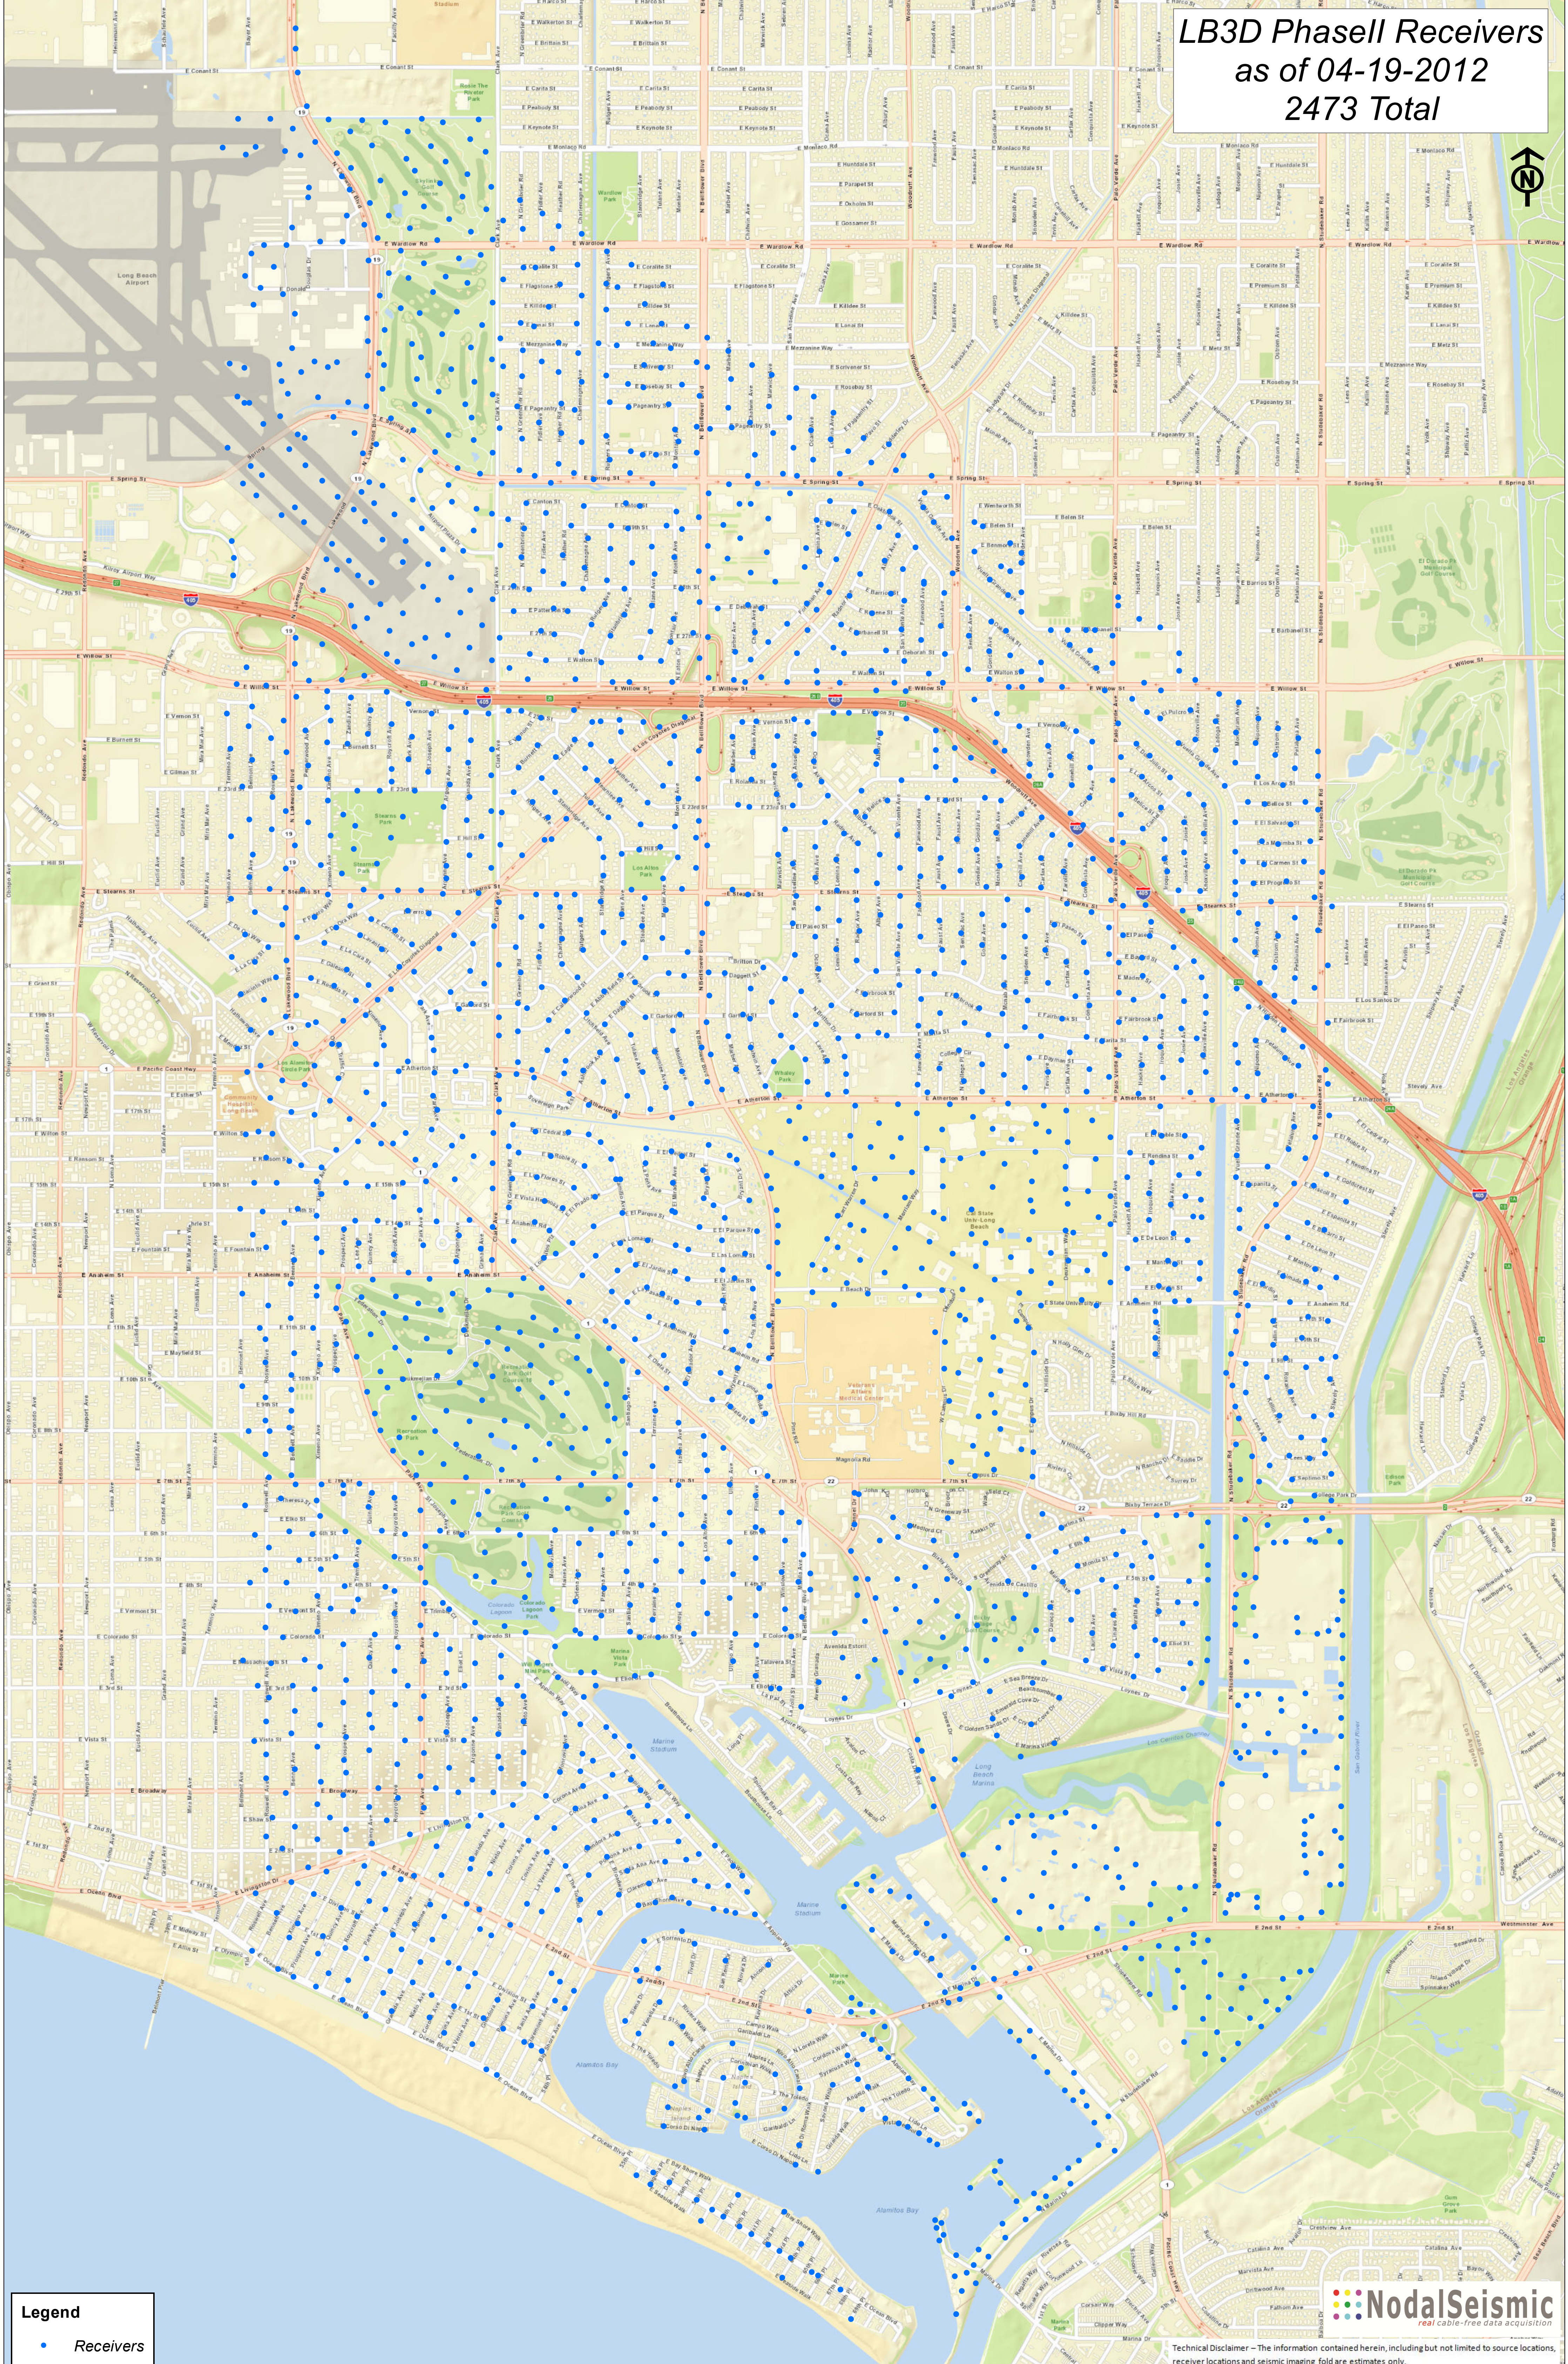

# LB3D Phasell Receivers as of 04-19-2012 2473 Total

**Legend**  
• Receivers

**NodalSeismic**  
real cable-free data acquisition

Technical Disclaimer - The information contained herein, including but not limited to source locations, receiver locations and seismic imaging fold are estimates only.